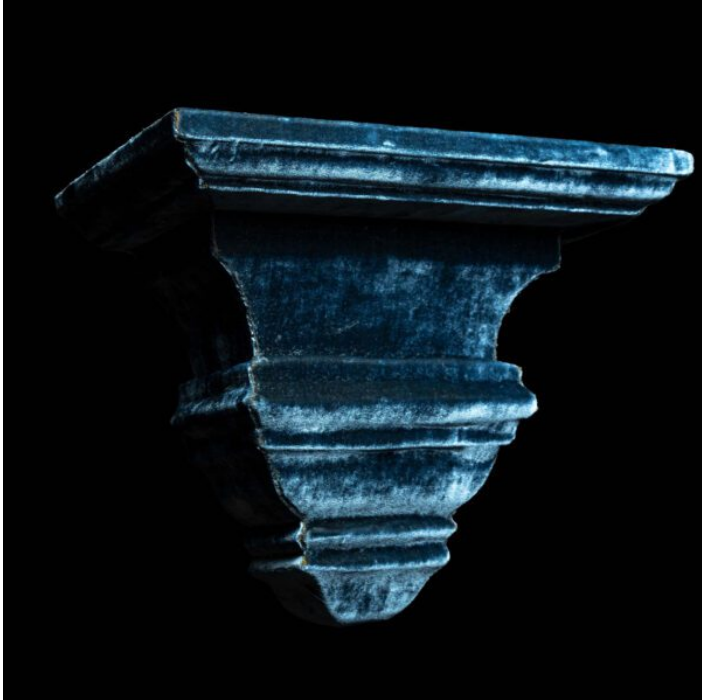

CREEL AND GOW

VELVET LARGE WALL BRACKET, BLUE

\$500.00

SKU: D595

Categories: [Wall Decor](#), [Decor](#), [Gift List](#)

PRODUCT DESCRIPTION

Blue Velvet Large Wall Bracket, large: Measures 12" x 6" x 10" H Introduce a touch of luxury to your home decor with these exquisite Creel and Gow Velvet Covered Wall Brackets. These wall brackets are designed to be both functional and aesthetically pleasing, providing the perfect platform for displaying your treasured items. Crafted with meticulous attention to detail, each bracket is covered in sumptuous velvet, which adds a touch of elegance and sophistication to any room. Whether you're looking to display a collection of treasures or simply add a touch of luxury to your home, these Creel and Gow Velvet Covered Wall Brackets are an excellent choice. These brackets are versatile, functional, and stylish, making them a must-have for any home decor.