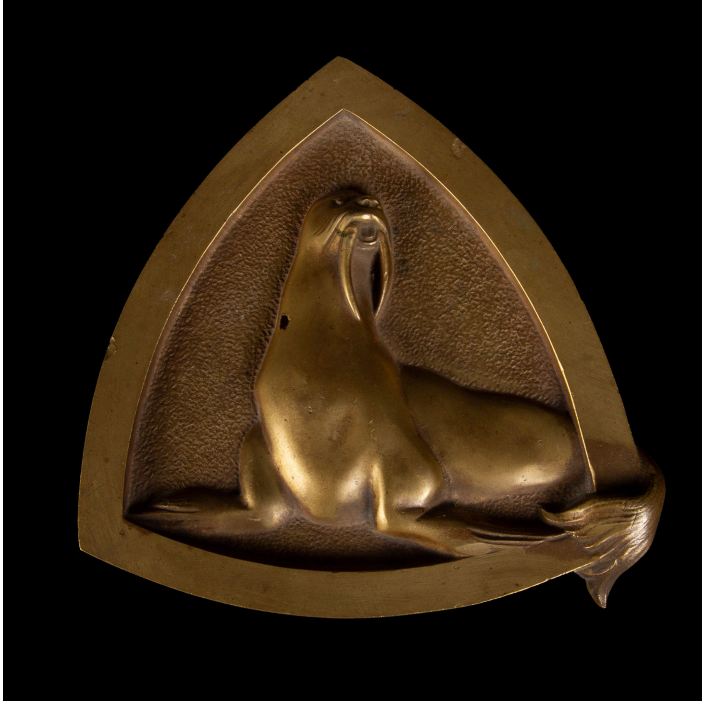

# CREEL AND GOW

## TRIANGULAR PLAQUE DEPICTING A WALRUS

---

**SKU:** d096\_WP

**Categories:** [Home Accents](#), [Decor](#)

### PRODUCT DESCRIPTION

Triangular Plaque Depicting a Walrus: Measures: 6" x 6" x .5"