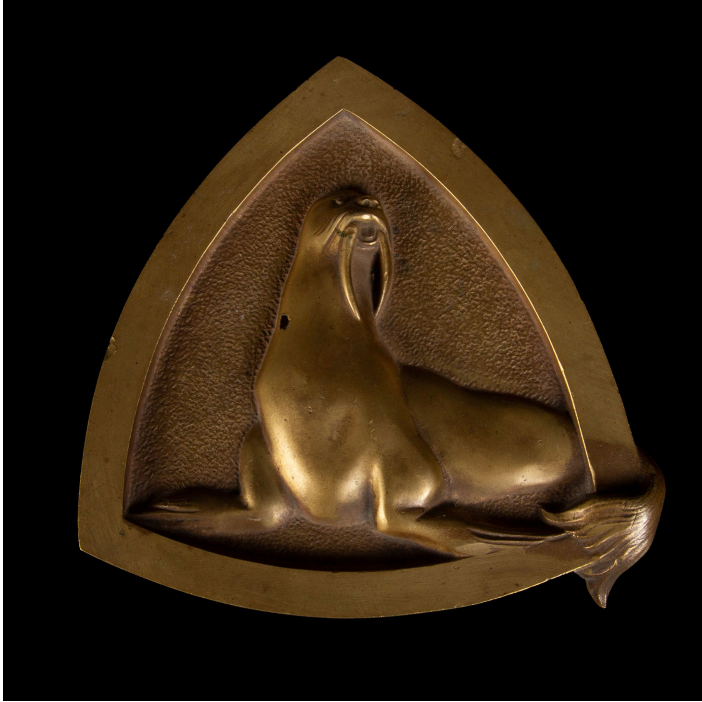

CREEL AND GOW

TRIANGULAR PLAQUE DEPICTING A WALRUS

\$450.00

SKU: d096_WP

Categories: [Home Accents](#), [Decor](#)

PRODUCT DESCRIPTION

Triangular Plaque Depicting a Walrus: Measures: 6" x 6" x .5"