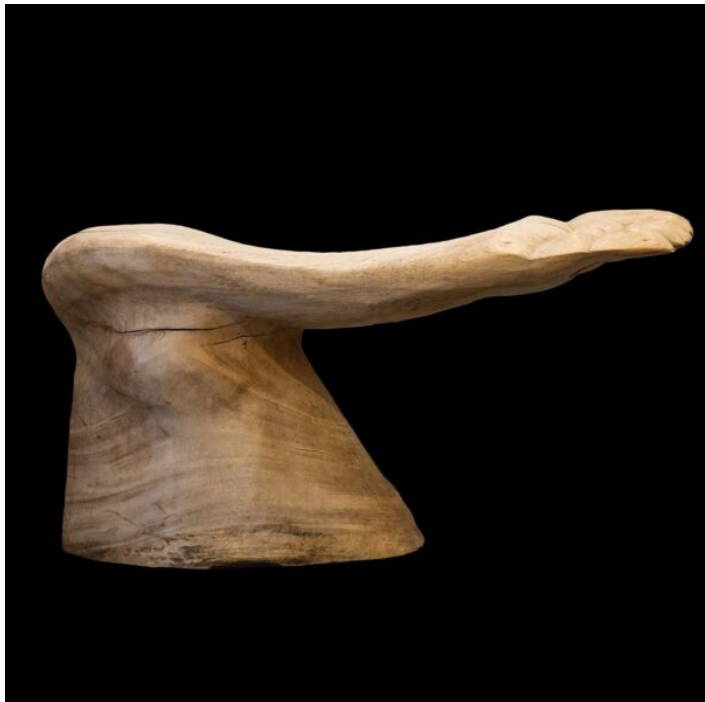

CREEL AND GOW

TEAKWOOD CARVED FOOT STOOL

SKU: FN45_TF

Categories: [Seating](#), [Decor](#)

PRODUCT DESCRIPTION

Teakwood Carved Foot Stool Teak is a tropical hardwood tree species in the family Lamiaceae. It is a large, deciduous tree that occurs in mixed hardwood forests. Measures: 38" X 16" X 19" Weighs: 77lbs See also: Country Settee W/ Rush Seat