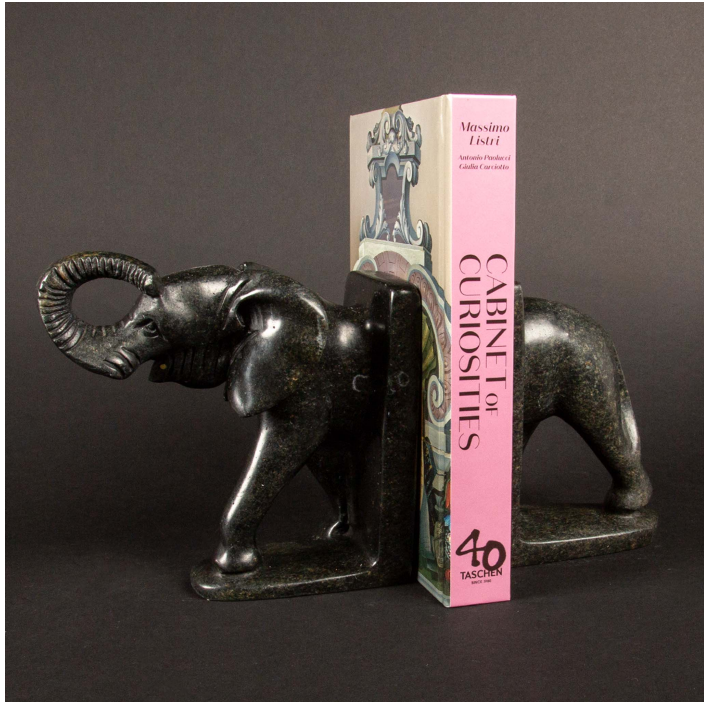

CREEL AND GOW

SOAPSTONE ELEPHANT BOOKEND

SKU: bksa_LEO-1
Categories: [Decor](#), [Library](#)

PRODUCT DESCRIPTION

Soapstone Elephant Bookend (Bookends): Measures: 11 x 3" x 6.5"