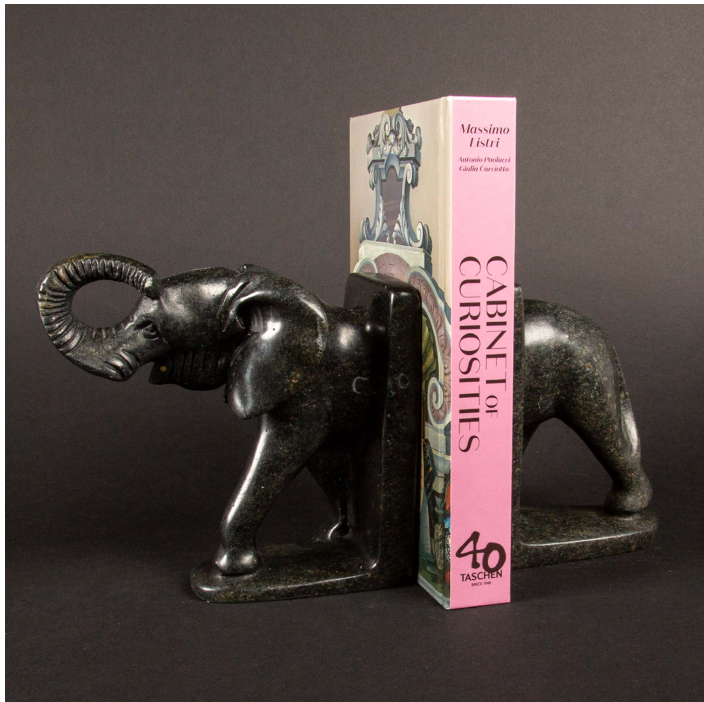

# CREEL AND GOW

## SOAPSTONE ELEPHANT BOOKEND

**\$400.00**

---

**SKU:** bksa\_LEO-1  
**Categories:** [Decor](#), [Library](#)

## PRODUCT DESCRIPTION

Soapstone Elephant Bookend (Bookends): Measures: 11 x 3" x 6.5"