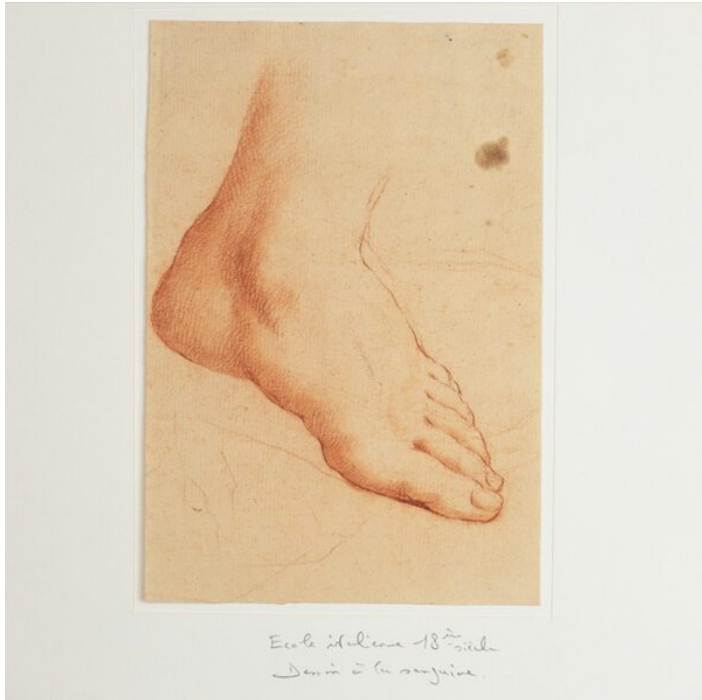

## SANGUINE STUDY OF FOOT, 18TH CENTURY

---

**SKU:** P103a

**Categories:** [Wall Decor](#), [Decor](#)

### PRODUCT DESCRIPTION

Study of a human foot in sanguine, or red chalk, 18th century, Italian. 9 1/8" x 6 1/8"