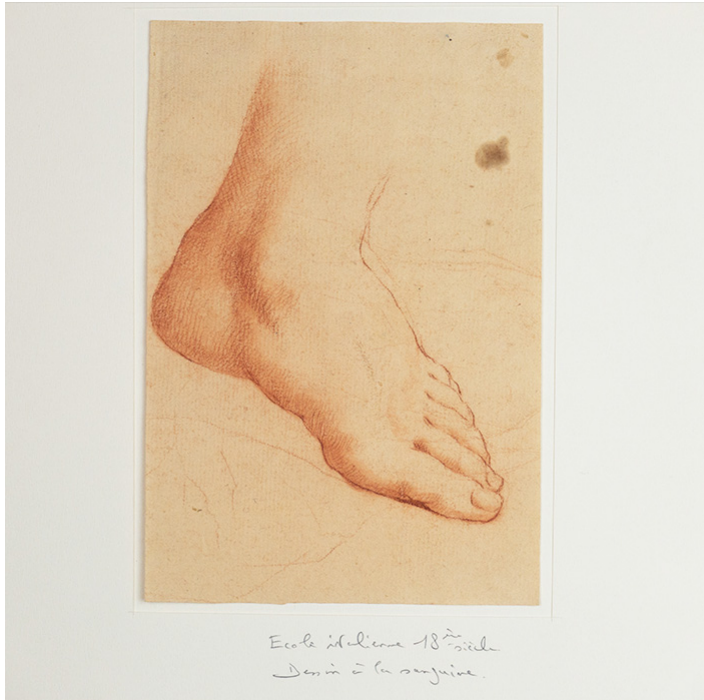

CREEL AND GOW

SANGUINE STUDY OF FOOT, 18TH CENTURY

\$375.00

SKU: P103a

Categories: [Paintings & Illustrations](#), [Decor](#)

PRODUCT DESCRIPTION

Study of a human foot in sanguine, or red chalk, 18th century, Italian. 9 1/8" x 6 1/8" See also: Sanguine Study of Hands, 18th Century