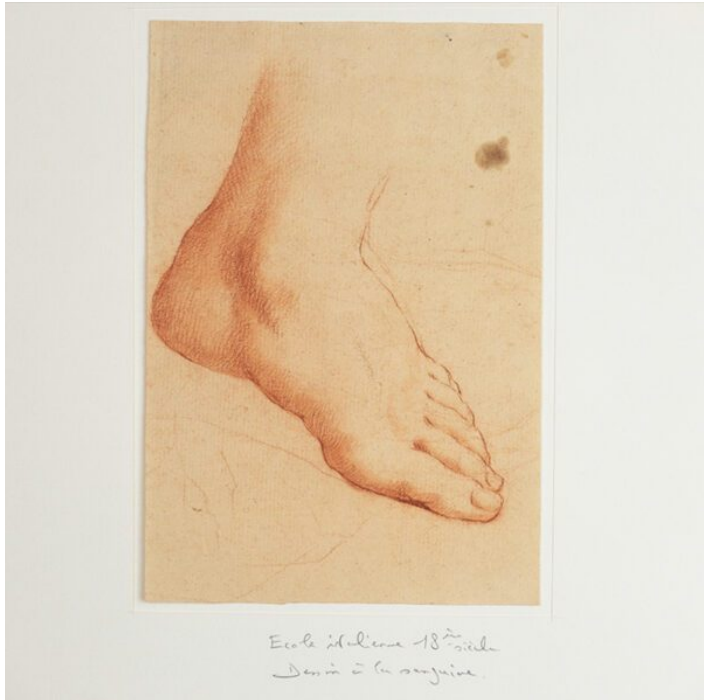

## SANGUINE STUDY OF FOOT, 18TH CENTURY

\$375.00

---

**SKU:** P103a

**Categories:** [Wall Decor](#), [Decor](#)

### PRODUCT DESCRIPTION

Study of a human foot in sanguine, or red chalk, 18th century, Italian. 9 1/8" x 6 1/8"