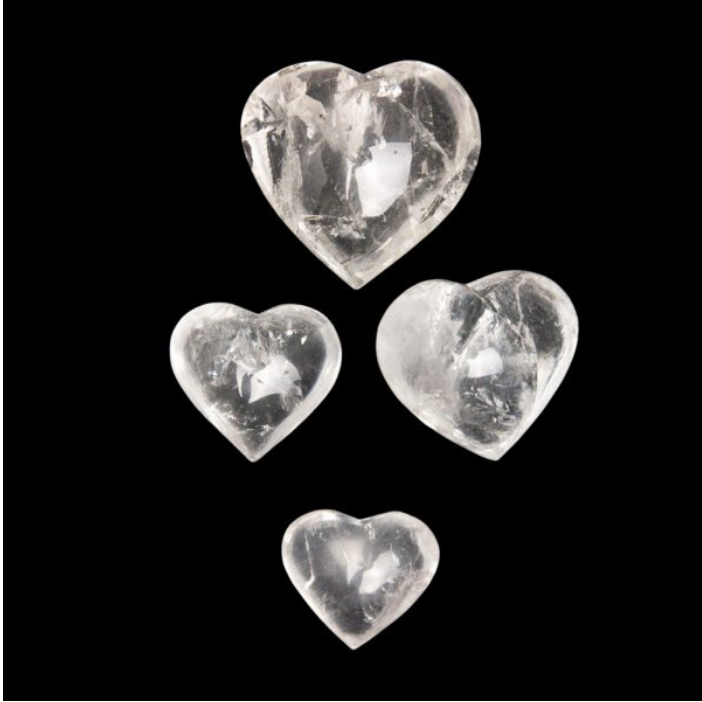

# CREEL AND GOW

## ROCK CRYSTAL HEART

---

**SKU:** N/A

**Categories:** [Carved Specimens](#), [Mineral](#), [Gift List](#)

## PRODUCT DESCRIPTION

Heart-shaped rock crystal specimen carving. The name 'rock crystal' is used to describe the purest form of quartz. Item shipped may not exactly match item in images as each piece is unique. Please feel free to reach out to: [Info@creelandgow.com](mailto:Info@creelandgow.com) if you would like to see images before shipping. Hearts