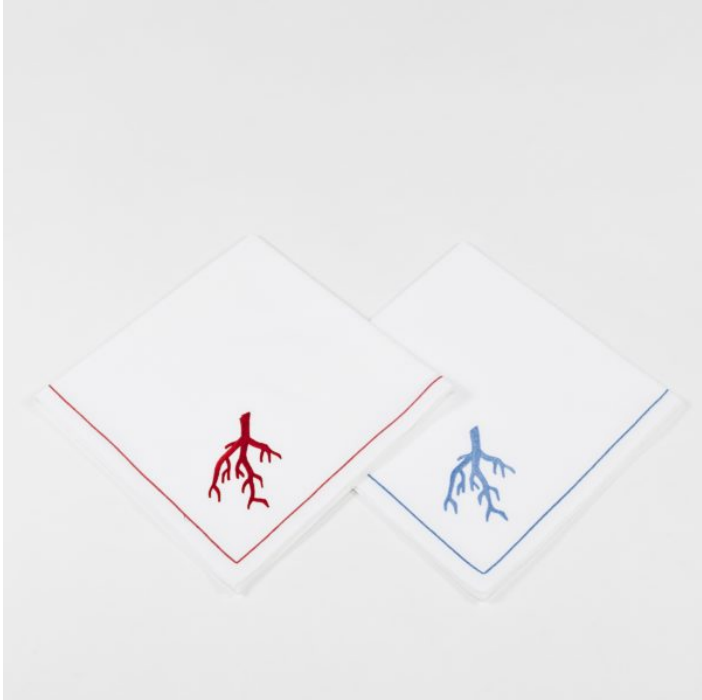

CREEL AND GOW

RED CORAL EMBROIDERED NAPKIN

SKU: FA2020R

Categories: [Art de la table](#), [Tabletop](#)

PRODUCT DESCRIPTION

Coral embroidered napkin 20" by 20" Red