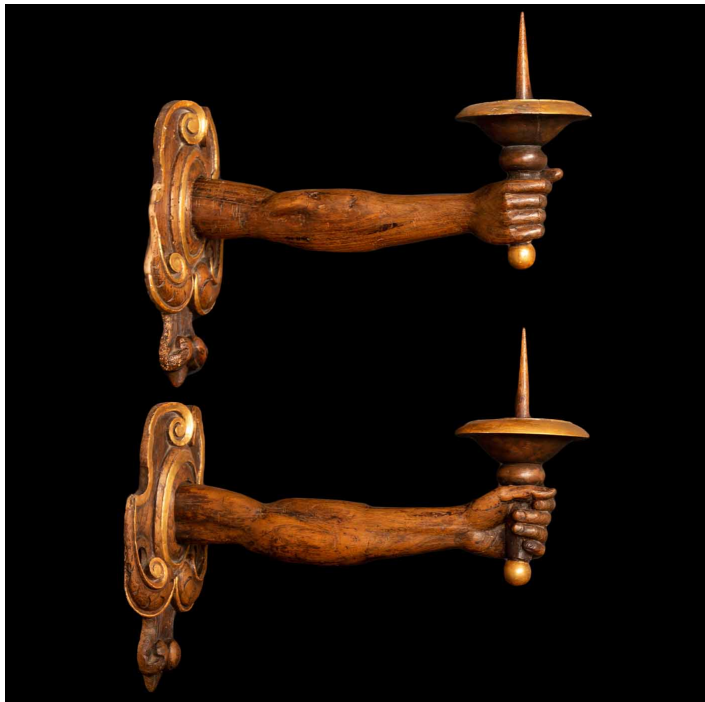

CREEL AND GOW

PAIR OF ITALIAN BAROQUE STYLE WALNUT & GILT WALL SCONCES

\$2,400.00

SKU: DEC24

Categories: [Wall Decor](#), [Decor](#)

PRODUCT DESCRIPTION

Pair of Italian Baroque Style Walnut & Gilt Wall Sconces: Each Measures: 21" x 13.5" x 8.5"