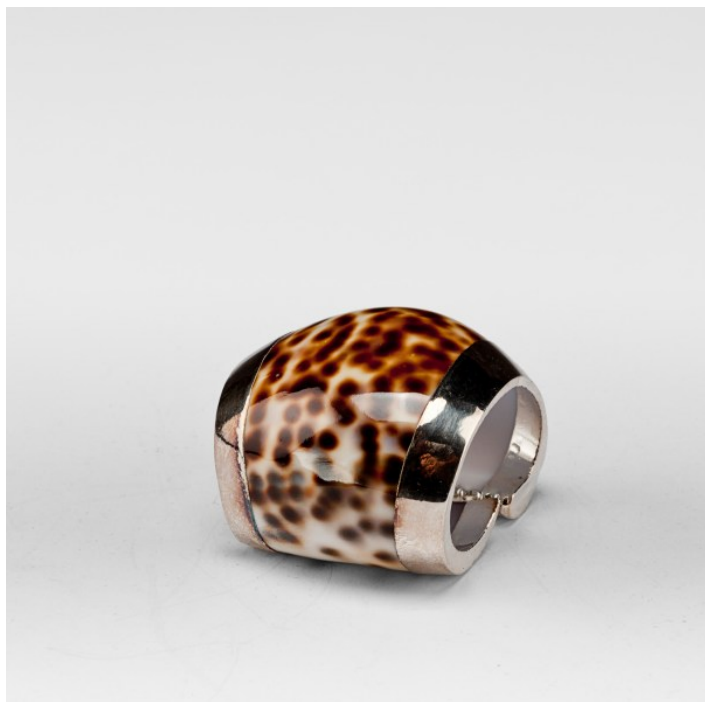

CREEL AND GOW

PARTIALLY SILVERED COWRIE SHELL NAPKIN HOLDER

SKU: 6000p

Categories: [Silvered Shells](#), [Art de la table](#),
[Tabletop](#), [Oceanic](#)

PRODUCT DESCRIPTION

Partially Silvered Cowrie Shell Napkin Holder . 2". Made from natural shell. Each is unique. Creel and Gow has been working with the same atelier in Rome, Italy for over 20 years to make our signature silvered shells. Our workshop has been operated by the same family for generations. For decades, this family has also done restoration work on silver pieces for the Vatican. See Also: Silvered Busycon Shell