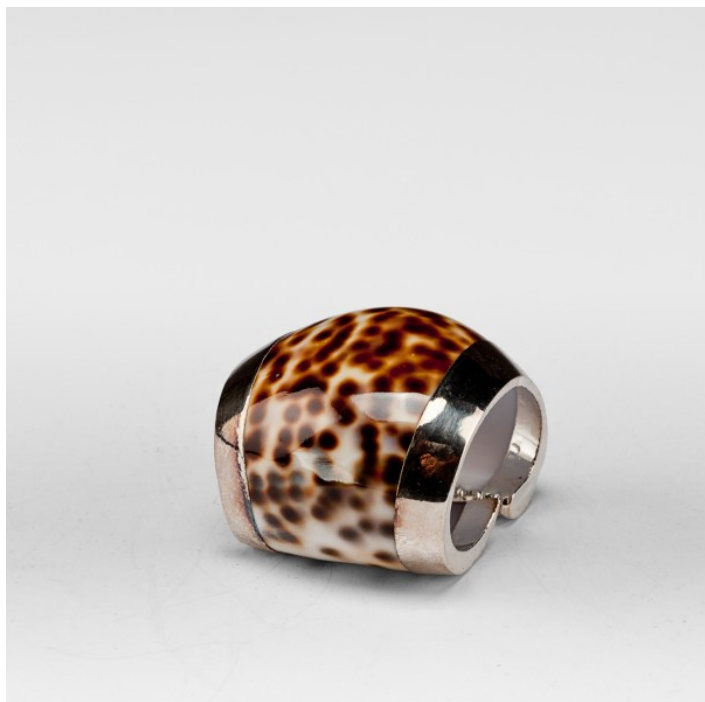

CREEL AND GOW

PARTIALLY SILVERED COWRIE SHELL NAPKIN HOLDER

\$100.00

SKU: 6000p

Categories: [Silvered Shells](#), [Art de la table](#),
[Tabletop](#), [Oceanic](#)

PRODUCT DESCRIPTION

Partially Silvered Cowrie Shell Napkin Holder . 2". Made from natural shell. Each is unique. Creel and Gow has been working with the same atelier in Rome, Italy for over 20 years to make our signature silvered shells. Our workshop has been operated by the same family for generations. For decades, this family has also done restoration work on silver pieces for the Vatican. See Also: Silvered Busycon Shell