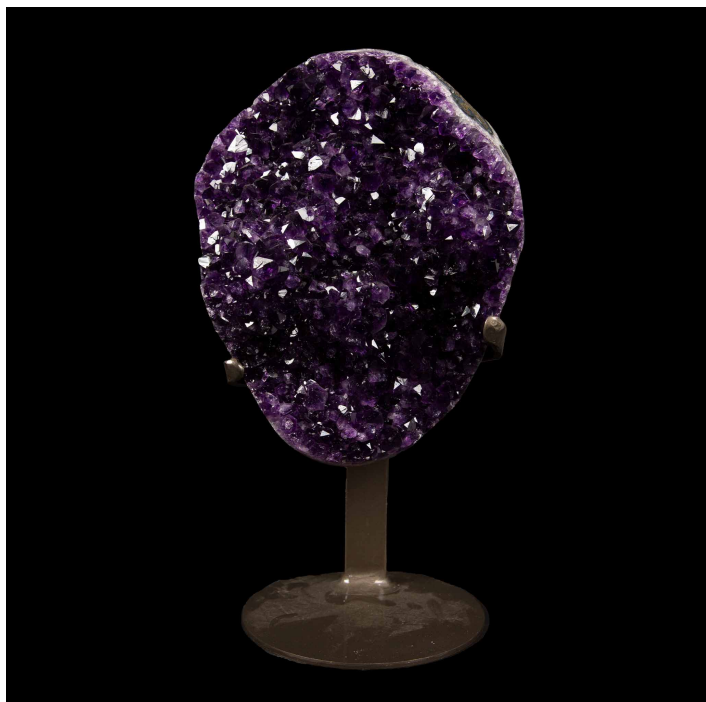

CREEL AND GOW

MOUNTED AMETHYST CLUSTER

\$1,400.00

SKU: SM14M_123

Categories: [Mineral](#), [Natural Specimens](#)

PRODUCT DESCRIPTION

A stunning amethyst cluster atop a pedestal—a harmony of regal purple hues and elegant design. The cluster, with its mesmerizing facets, rests on a stable base, creating a captivating focal point that invites admiration and appreciation. Dimensions: 7"L x 5.5"W x 12.5"H