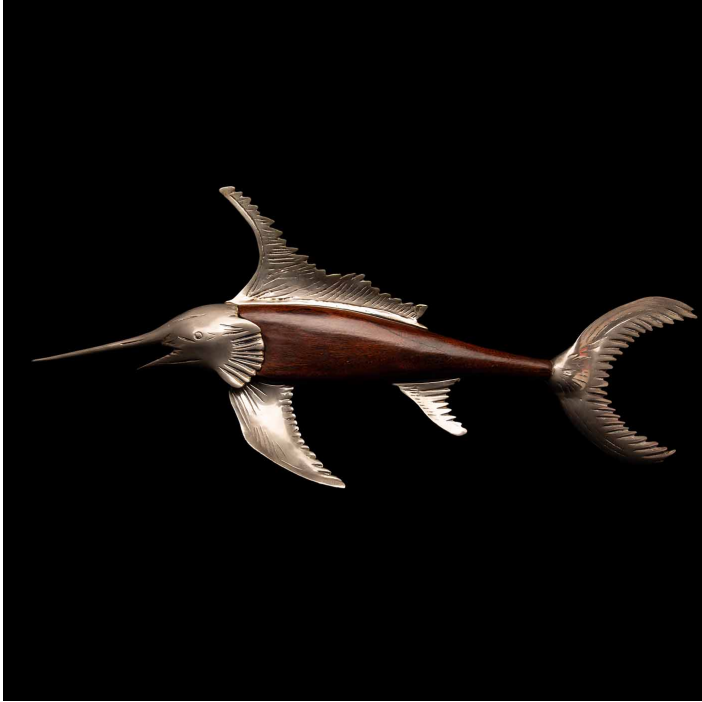

CREEL AND GOW

MID CENTURY MODERN METAL AND WOOD SWORDFISH

SKU: N/A

Categories: [Home Accents](#), [Decor](#), [Objet & Sculptures](#), [Gift List](#)

PRODUCT DESCRIPTION

Mid Century Modern Metal and Wood Swordfish: Measures: 36" x 9" x 26" Weighs: 12.5 LBS