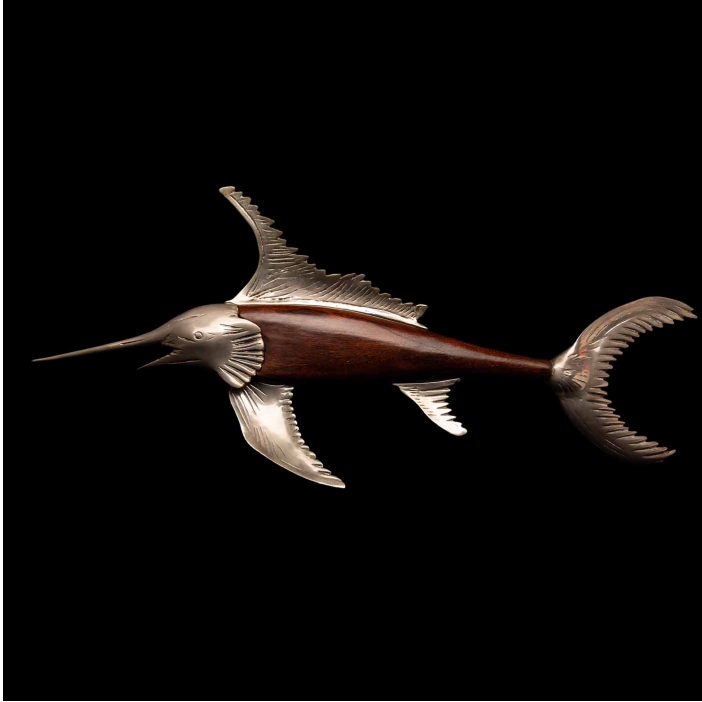

CREEL AND GOW

MID CENTURY MODERN METAL AND WOOD SWORDFISH

\$1,200.00

SKU: N/A

Categories: [Home Accents](#), [Decor](#), [Objet & Sculptures](#), [Gift List](#)

PRODUCT DESCRIPTION

Mid Century Modern Metal and Wood Swordfish: Measures: 36" x 9" x 26" Weighs: 12.5 LBS