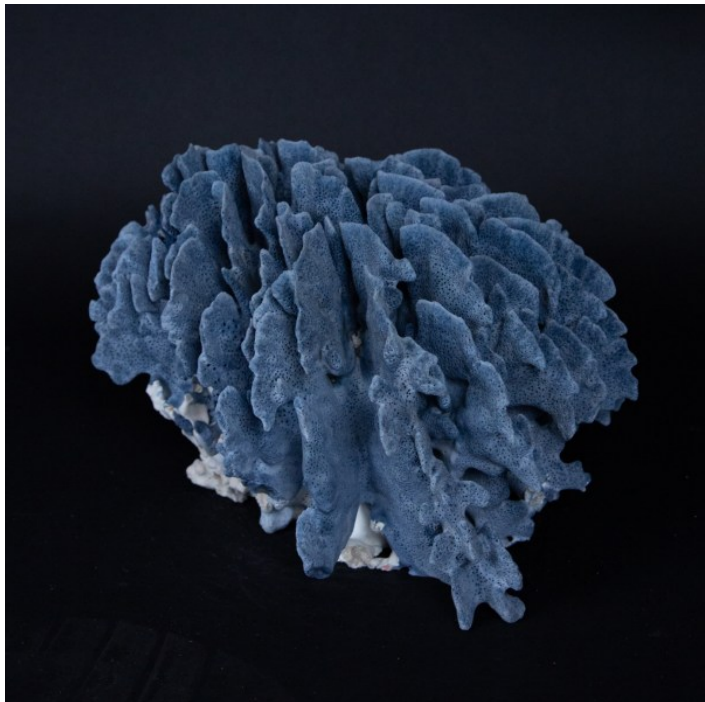

# CREEL AND GOW

## MEDIUM BLUE CORAL

---

**SKU:** c260

**Categories:** [Oceanic](#), [Coral](#)

## PRODUCT DESCRIPTION

Medium Blue Coral. 9" x 9" x 9" H All Creel and Gow coral is imported under the strictest guidelines of U.S. Customs, U.S. Fish & Wildlife, CITES and those mandated by the exporting country of origin.