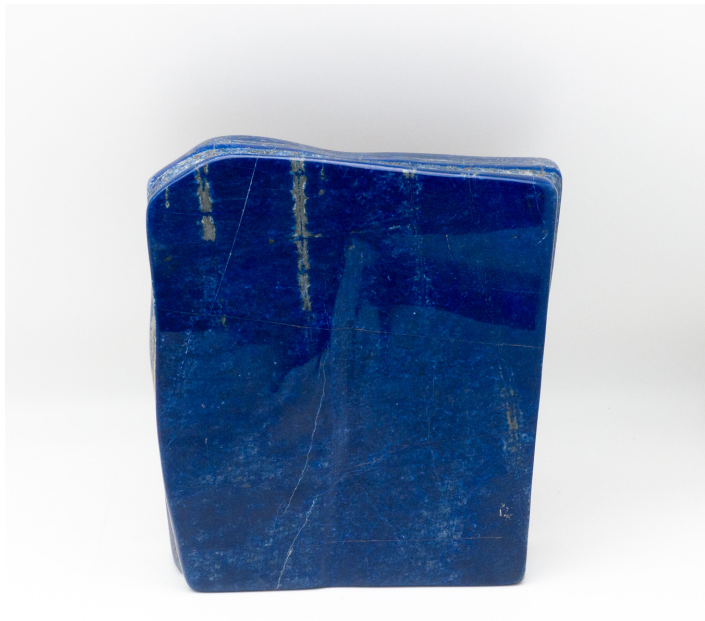

CREEL AND GOW

LARGE LAPIS LAZULI SPECIMEN

\$2,000.00

SKU: SM207b

Categories: [Mineral](#), [Natural Specimens](#)

PRODUCT DESCRIPTION

Polished lapis lazuli specimen from Afghanistan. Lapis has been prized since antiquity for its characteristic blue color and gold speckling. It was also the most expensive pigment in a Renaissance artist's palette (in powder form). 2.75" x 7.5" x 8.5"H See also: Pyrite Heart