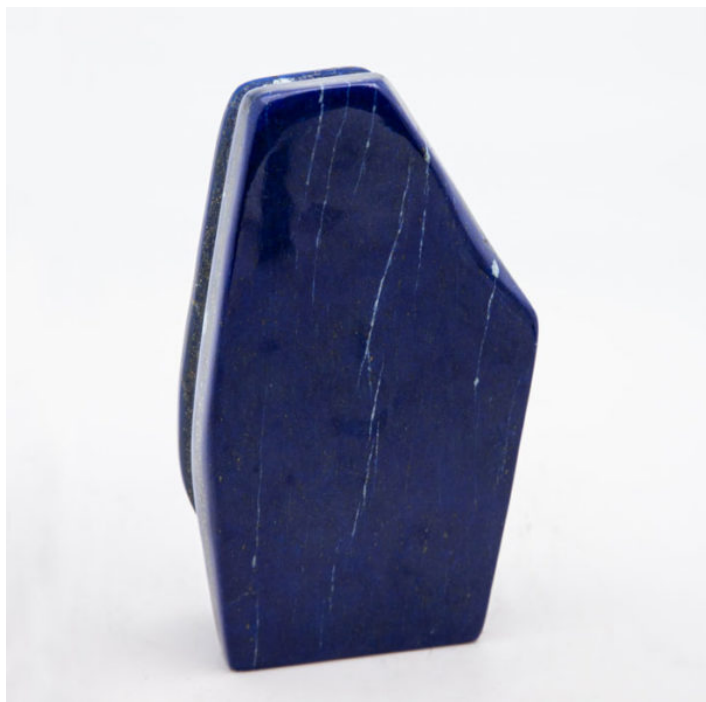

# CREEL AND GOW

## LAPIS LAZULI SPECIMEN

**\$700.00**

---

**SKU:** sm303

**Categories:** [Mineral](#), [Natural Specimens](#)

## PRODUCT DESCRIPTION

Polished lapis lazuli specimen from Afghanistan. Lapis has been prized since antiquity for its characteristic blue color and gold speckling. It was also the most expensive pigment in a Renaissance artist's palette (in powder form). 8" x 4" x 1.5"