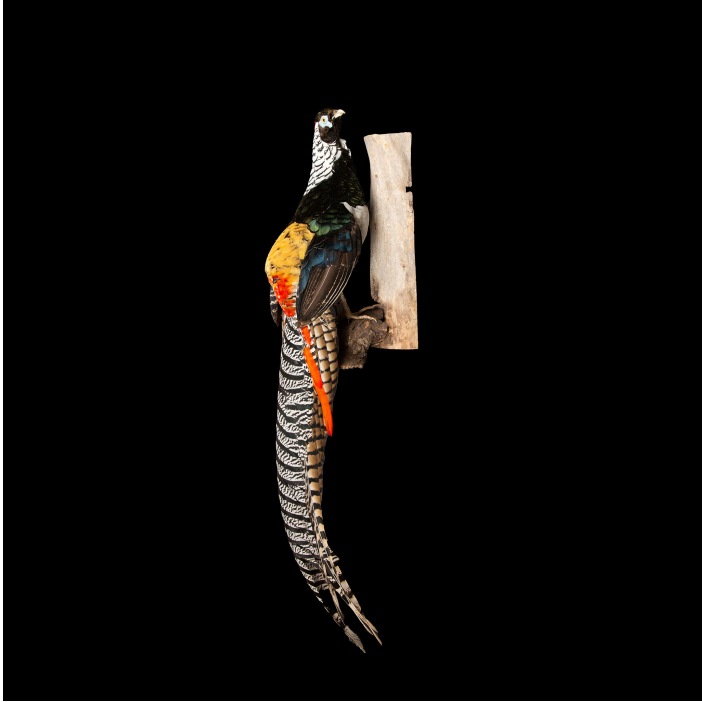

CREEL AND GOW

LADY AMHERST PHEASANT, PERCHED POSED

SKU: TX588_LAP

Categories: [Taxidermy](#), [Nature](#)

PRODUCT DESCRIPTION

Lady Amherst Pheasant Perched on Naturalistic wooden wall mount: Measures: 9" x 6.5" x 35.5" H