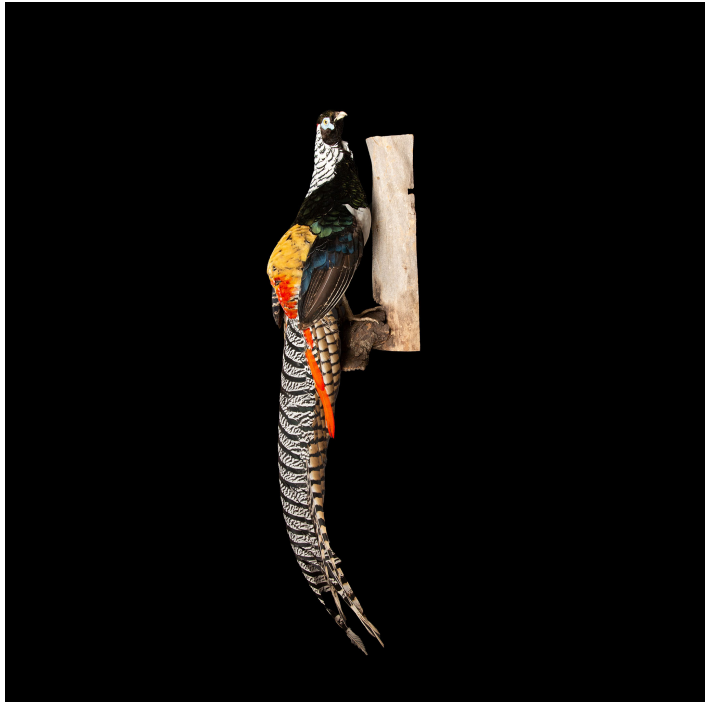

CREEL AND GOW

LADY AMHERST PHEASANT, PERCHED POSED

\$1,600.00

SKU: TX588_LAP

Categories: [Taxidermy](#), [Nature](#)

PRODUCT DESCRIPTION

Lady Amherst Pheasant Perched on Naturalistic wooden wall mount: Measures: 9" x 6.5" x 35.5" H