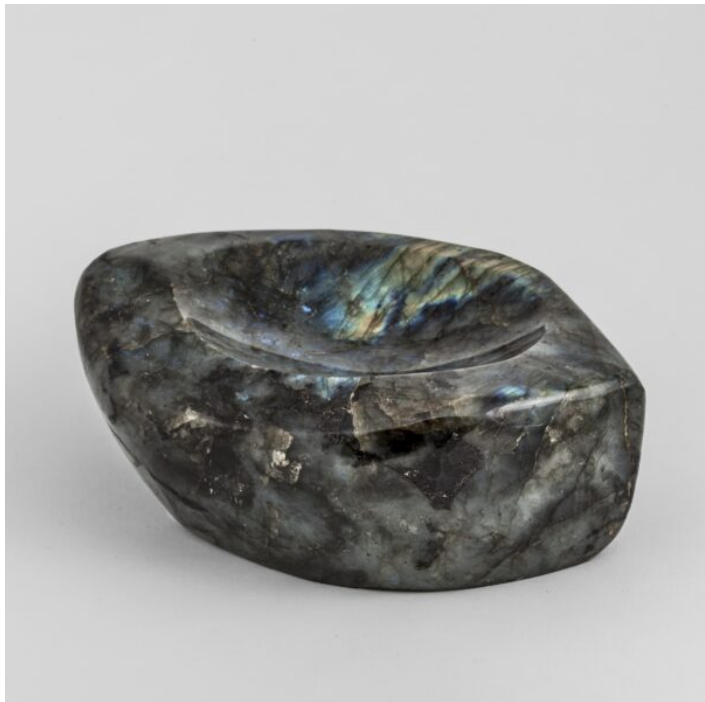

# CREEL AND GOW

## LABRADORITE VIDE POCHE

---

**SKU:** SM235L

**Categories:** [Mineral](#), [Bowls & Boxes](#)

### PRODUCT DESCRIPTION

Labradorite Vide Poche Hand-carved Labradorite Vide Poche. The vide-poche (empty-pocket in French) is a small bowl or container kept in a convenient location to empty your pockets into when you walk through the door. Labradorite displays an iridescent optical effect (or schiller) known as labradorescence. 5.5" x 6" x 2"H. See Also: Rock Crystal Vide Poche