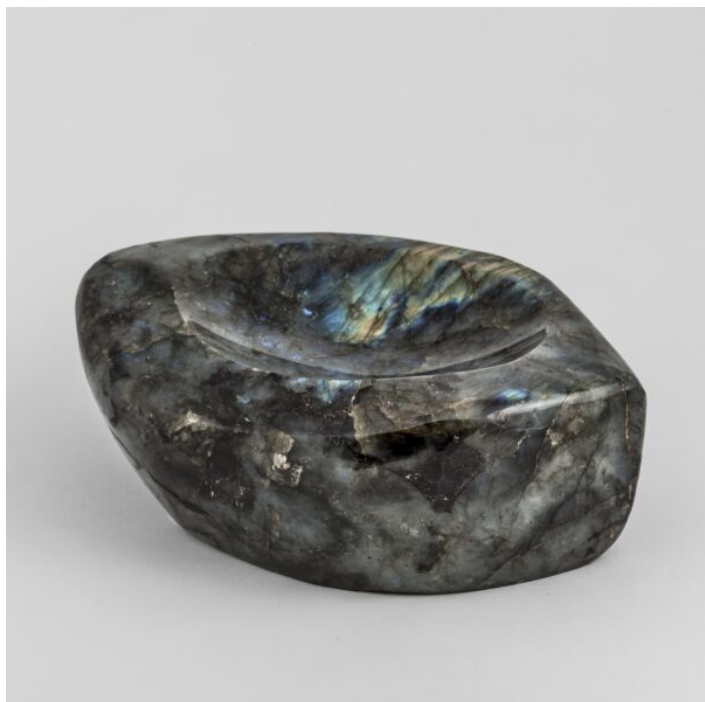

# CREEL AND GOW

## LABRADORITE VIDE POCHE

---

**SKU:** SM235L

**Categories:** [Mineral](#), [Bowls & Boxes](#)

### PRODUCT DESCRIPTION

Labradorite Vide Poche Hand-carved Labradorite Vide Poche. The vide-poche (empty-pocket in French) is a small bowl or container kept in a convenient location to empty your pockets into when you walk through the door. Labradorite displays an iridescent optical effect (or schiller) known as labradorescence. 5.5" x 6" x 2"H.