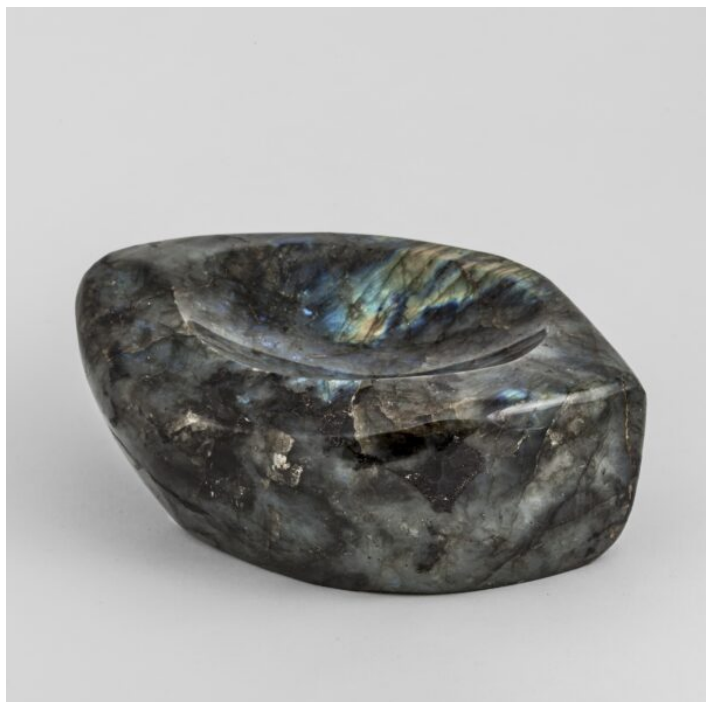

CREEL AND GOW

LABRADORITE VIDE POCHE

\$500.00

SKU: SM235L

Categories: [Mineral](#), [Bowls & Boxes](#)

PRODUCT DESCRIPTION

Labradorite Vide Poche Hand-carved Labradorite Vide Poche. The vide-poche (empty-pocket in French) is a small bowl or container kept in a convenient location to empty your pockets into when you walk through the door. Labradorite displays an iridescent optical effect (or schiller) known as labradorescence. 5.5" x 6" x 2"H.