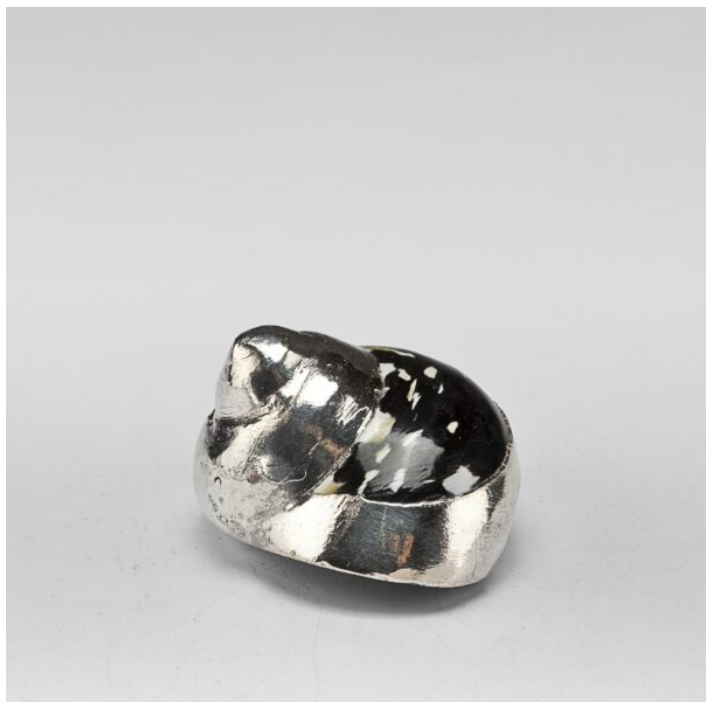

CREEL AND GOW

PARTIALLY SILVERED HAVANA TURBO SHELL

\$130.00

SKU: 7002p

Categories: [Silvered Shells](#), [Oceanic](#)

PRODUCT DESCRIPTION

Partially Silvered Havana Turbo Shell. 2". Made from natural shell. Creel and Gow has been working with the same atelier in Rome, Italy for over 20 years to make our signature silvered shells. Our workshop has been operated by the same family for generations. For decades, this family has also done restoration work on silver pieces for the Vatican. See Also: Silvered Harpa Major Shell