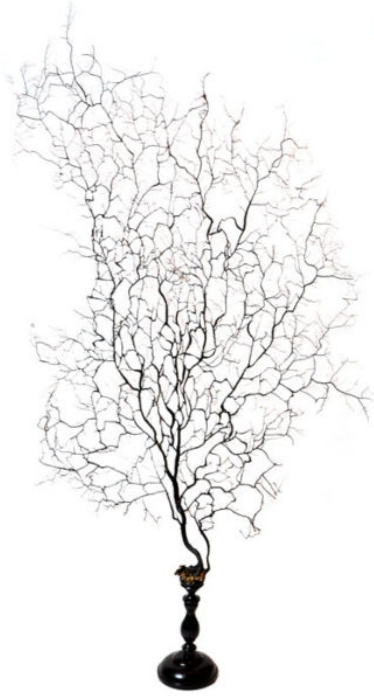

# CREEL AND GOW

## GIANT MOUNTED BLACK SEA FAN

**\$750.00**

---

**SKU:** sh15-3

**Categories:** [Natural Specimens](#), [Oceanic](#)

## PRODUCT DESCRIPTION

Giant mounted black sea fan. Length: 31"; Depth: 4.5"; Height: 49"