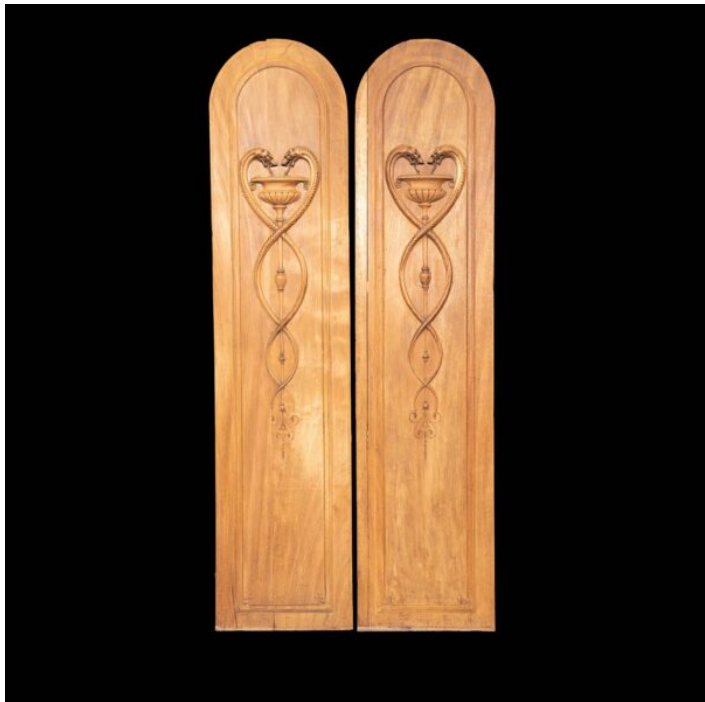

CREEL AND GOW

FRENCH CARVED WOOD PHARMACY PANELS WITH BOWL OF HYGIEIA

SKU: DEC18_PD

Categories: [Wall Decor](#), [Decor](#)

PRODUCT DESCRIPTION

Large pair of 19th century French carved wood pharmacy panels with bowl of Hygieia symbol. Bowl of Hygieia is one of the symbols of pharmacology. It is one of the most ancient and important symbols related to medicine in western countries. Each Measures: 16" x 68.5"
Each Weigh: 14 LBS