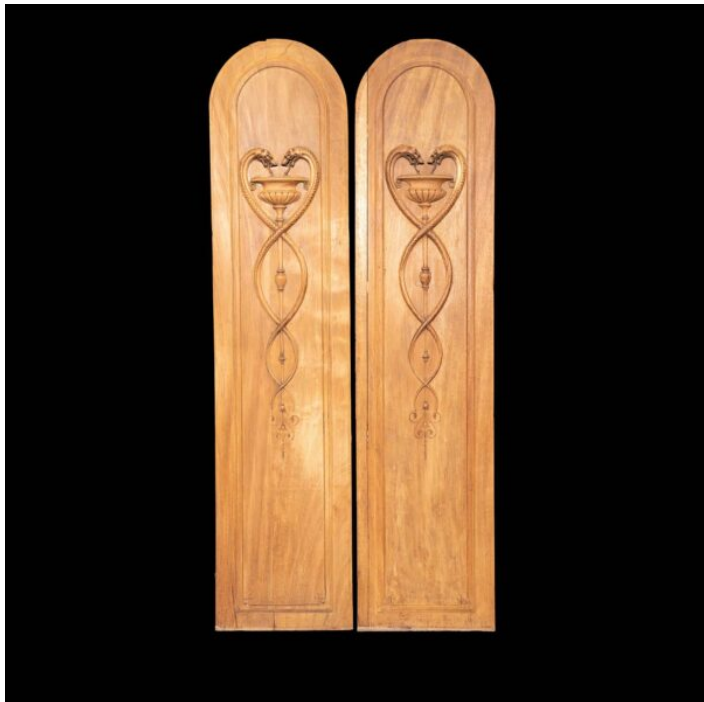

CREEL AND GOW

FRENCH CARVED WOOD PHARMACY PANELS WITH BOWL OF HYGIEIA

\$1,800.00

SKU: DEC18_PD

Categories: [Wall Decor](#), [Decor](#)

PRODUCT DESCRIPTION

Large pair of 19th century French carved wood pharmacy panels with bowl of Hygieia symbol. Bowl of Hygieia is one of the symbols of pharmacology. It is one of the most ancient and important symbols related to medicine in western countries. Each Measures: 16" x 68.5"
Each Weigh: 14 LBS