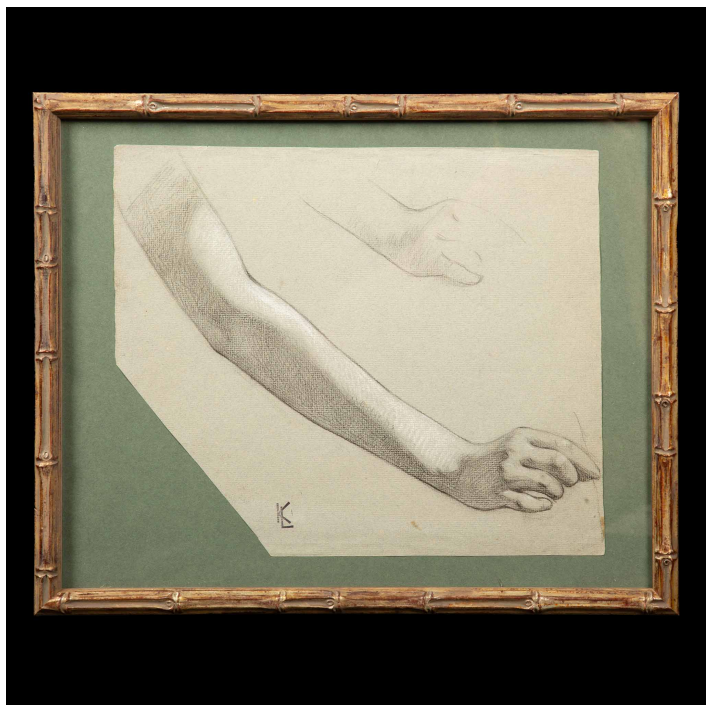

CREEL AND GOW

FRAMED STUDY BY LEOPOLD FRANZ KOWALSKI

SKU: N/A

Categories: [Wall Decor](#), [Decor](#), [Gift List](#)

PRODUCT DESCRIPTION

Leopold Franz Kowalski (1856-1931) was an French-born German painter, known for his canvases depicting genre scenes, figures and landscapes. Kowalsky was a pupil of Jean Pillard and Henri Lehmann at the Ecole des Beaux-Arts de Paris. He exhibited regularly in Paris from 1881 at the Salon des Artistes Français. Measures: 16" x 13" x 1"