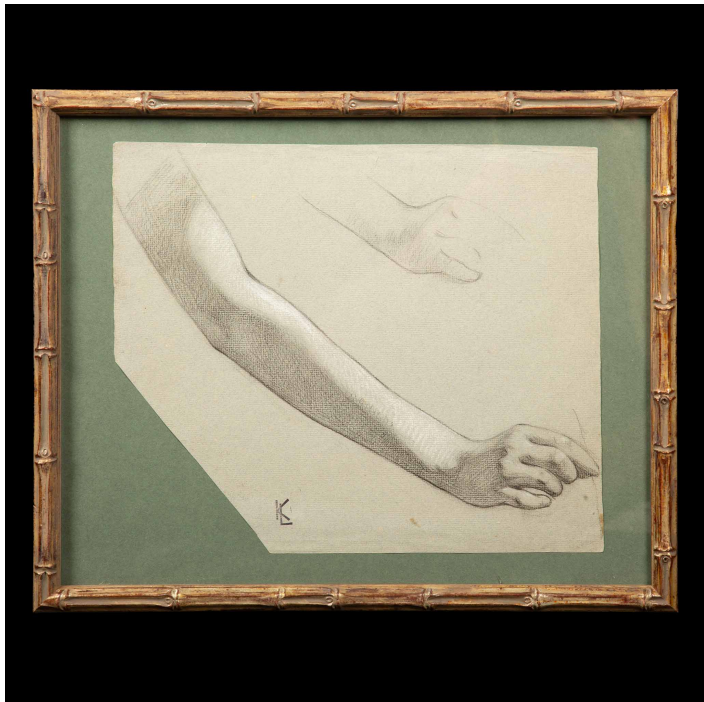

## FRAMED STUDY BY LEOPOLD FRANZ KOWALSKI

\$300.00

---

SKU: N/A

Categories: [Wall Decor](#), [Decor](#), [Gift List](#)

## PRODUCT DESCRIPTION

Leopold Franz Kowalski (1856-1931) was an French-born German painter, known for his canvases depicting genre scenes, figures and landscapes. Kowalsky was a pupil of Jean Pillard and Henri Lehmann at the Ecole des Beaux-Arts de Paris. He exhibited regularly in Paris from 1881 at the Salon des Artistes Français. Measures: 16" x 13" x 1"