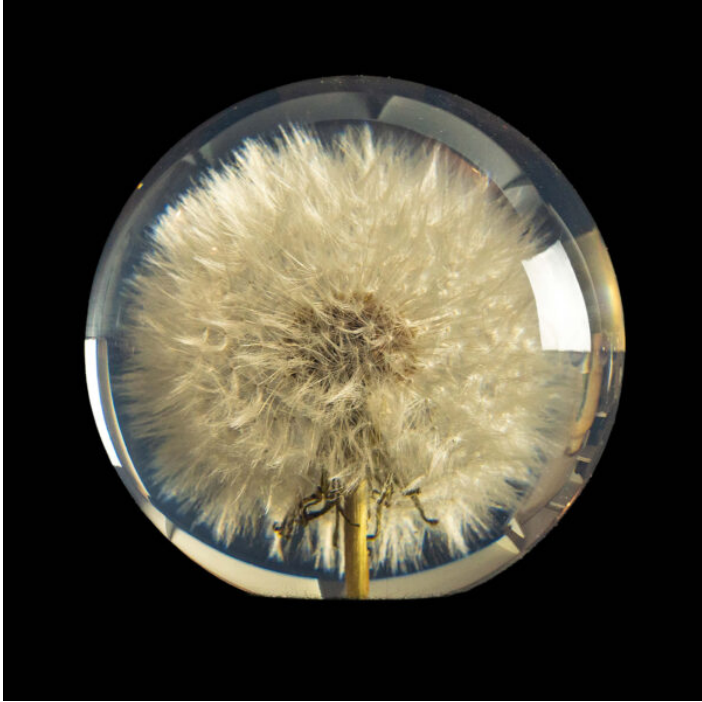

CREEL AND GOW

DANDELION PAPERWEIGHT

SKU: d440-9

Categories: [Natural Specimens](#), [Recent Creations](#), [Decor](#), [Nature](#)

PRODUCT DESCRIPTION

Dandelion Paperweight. Created from an encased, natural white fluffy dandelion. 3"