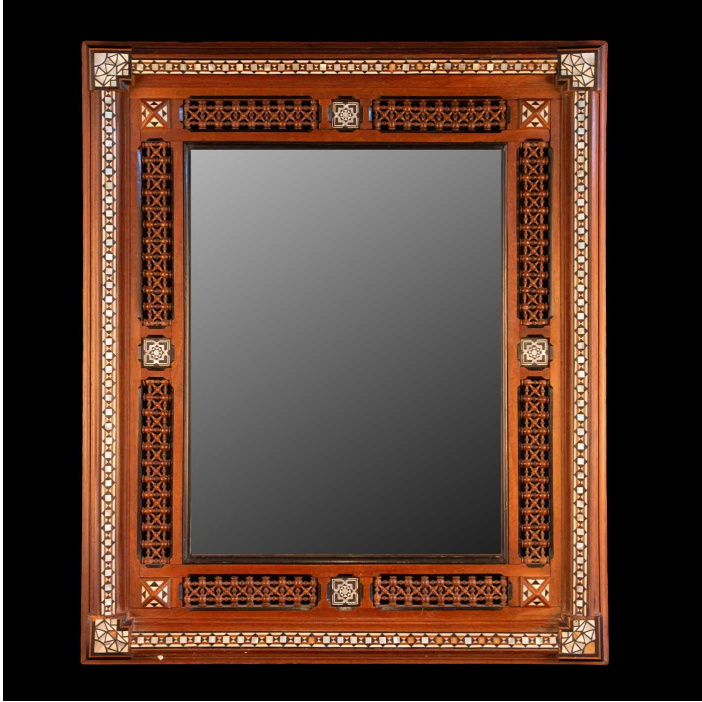

CREEL AND GOW

DAMASCUS INLAID WALL MIRROR

\$2,800.00

SKU: DEC28_DIM

Categories: [Wall Decor](#), [Decor](#)

PRODUCT DESCRIPTION

Damascus Inlaid Wall Mirror: Measures: 25" x 29" x 1.5