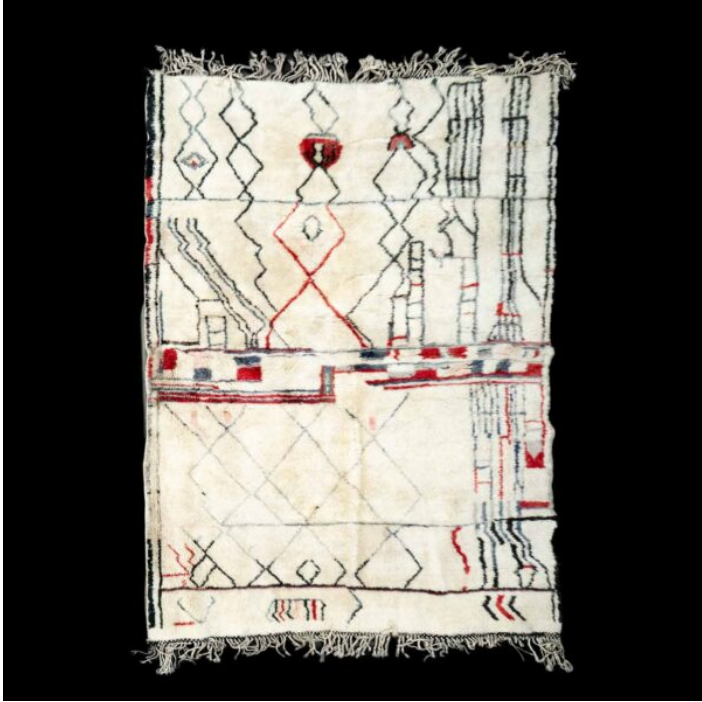

# CREEL AND GOW

## CREAM, RED, AND BLUE BERBER RUG

---

**SKU:** RUG32

**Categories:** [Rugs & Fabric](#), [Decor](#)

### PRODUCT DESCRIPTION

Cream, Red, and Blue Berber Rug: