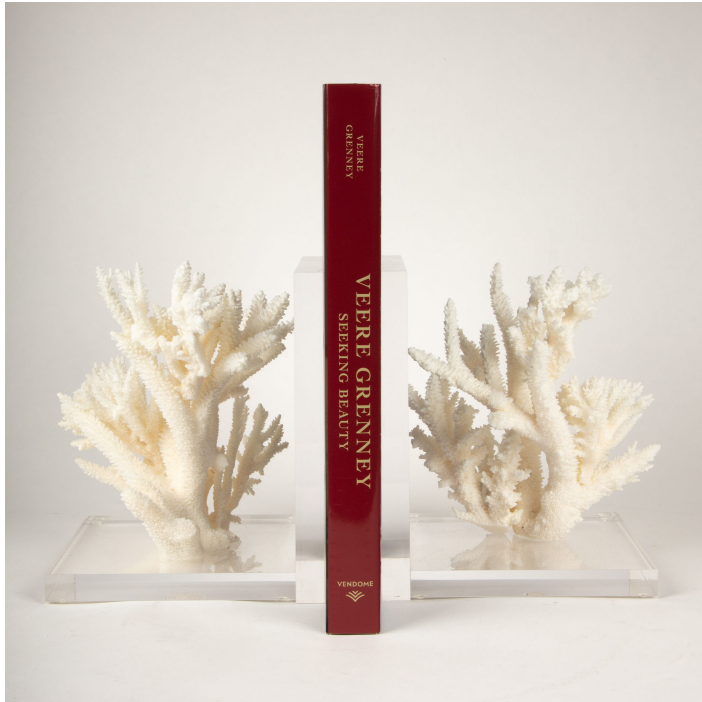

CREEL AND GOW

CORAL SPECIMEN BOOKENDS

SKU: D262_CBE

Categories: [Coral](#), [Oceanic](#), [Decor](#), [Library](#)

PRODUCT DESCRIPTION

Coral Specimen Bookends: Each End Measures: 7" x 6.5" x 8" H