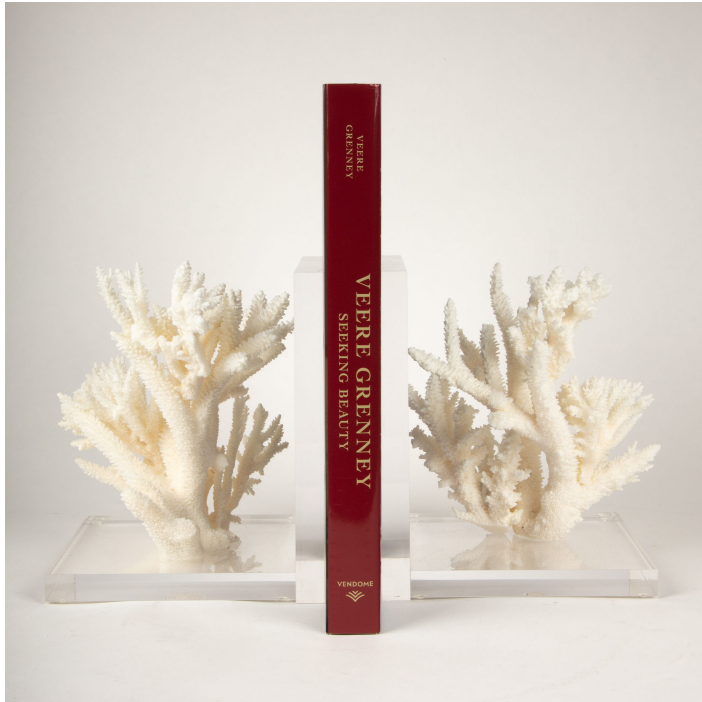

CREEL AND GOW

CORAL SPECIMEN BOOKENDS

\$1,200.00

SKU: D262_CBE

Categories: [Coral](#), [Oceanic](#), [Decor](#), [Library](#)

PRODUCT DESCRIPTION

Coral Specimen Bookends: Each End Measures: 7" x 6.5" x 8" H