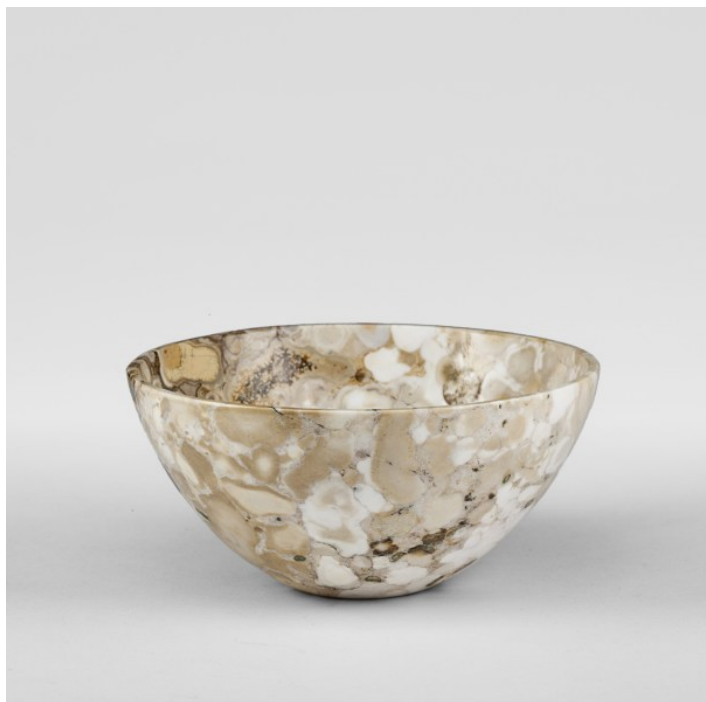

CREEL AND GOW

CONGLOMERATE BOWL

\$200.00

SKU: Sc4

Categories: [Mineral](#), [Semi-Precious Bowls](#)

PRODUCT DESCRIPTION

Conglomerate Bowl. 4" in diameter. Each bowl is unique. Warm browns and white. Neutral tones. See also: Amethyst Bowl