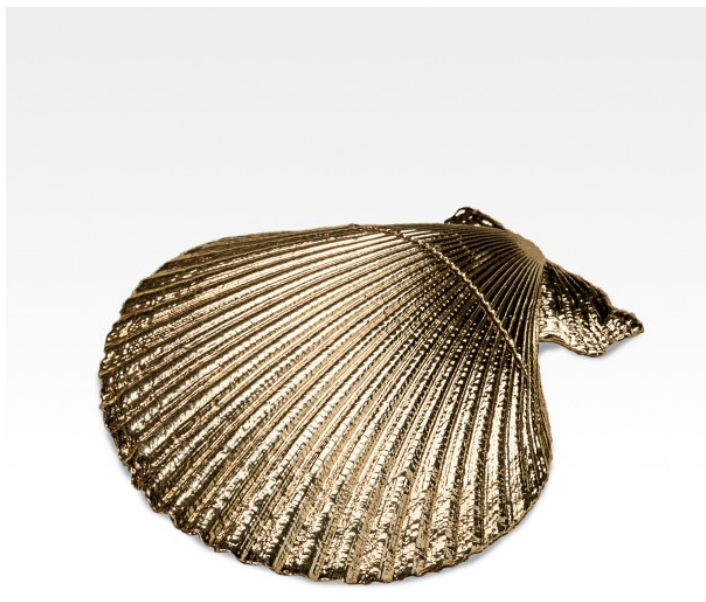

# CREEL AND GOW

## COCKLE PLACECARD HOLDER GILDED

**\$60.00**

---

**SKU:** 6012g

**Categories:** [Silvered Shells](#), [Oceanic](#)

## PRODUCT DESCRIPTION

Cockle Placecard Holder gilded 3". Creel and Gow has been working with the same atelier in Rome, Italy for over 20 years to make our signature silvered shells. Our workshop has been operated by the same family for generations, and for decades has also done restoration work on silver pieces for the Vatican.