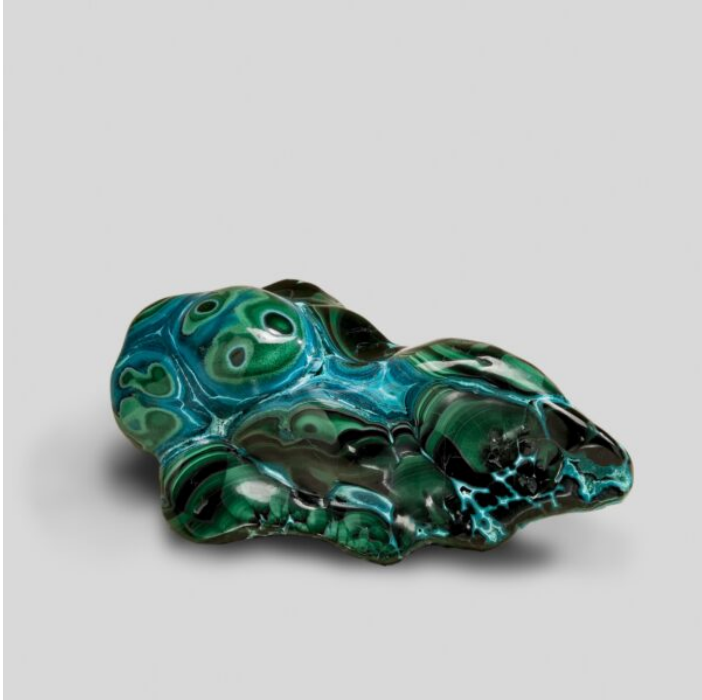

CREEL AND GOW

CHRYSOCOLLA SPECIMEN 4" - 9"

SKU: SM132

Categories: [Mineral](#), [Natural Specimens](#)

VARIATIONS

Image	SKU	Price	Size
	SM132	\$200.00	4"
	SM231p	\$300.00	5"

CREEL AND GOW

Image	SKU	Price	Size
	SM311p	\$900.00	9"

PRODUCT DESCRIPTION

Chrysocolla specimen 4", 5", 7" and 9". See also: Exposed Core Amethyst and Agate Mineral Obelisk