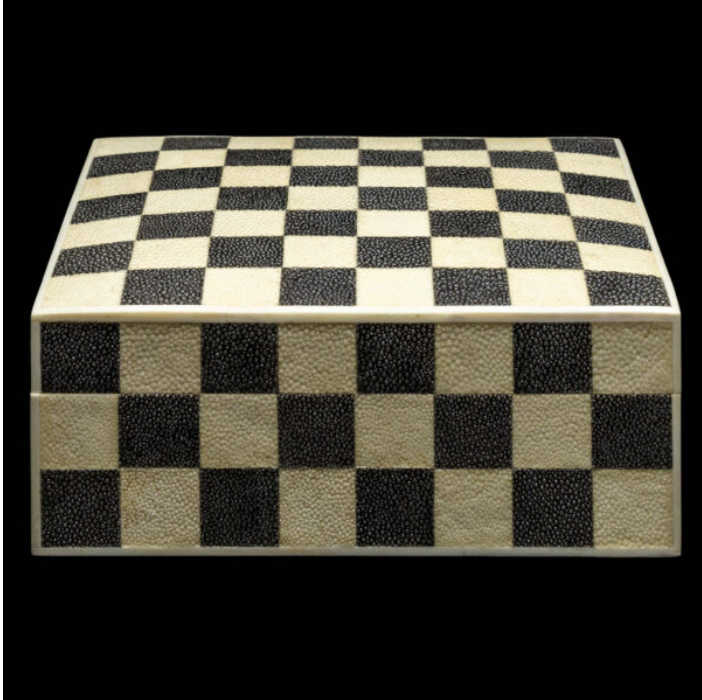

CREEL AND GOW

CHECKERBOARD SHAGREEN BOX

\$1,600.00

SKU: SH16

Categories: [Boxes](#), [Decor](#)

PRODUCT DESCRIPTION

Checkerboard Shagreen Box: Measures Approximately: 8" X 6" X 3 Weighs: 1 Lbs 8 Oz Own one and you'll be among the few in the world who owns these unique, rare and traditionally handmade products. Tanned and dyed using natural pigment, our Shagreen is environmentally friendly and created from discarded shells and stingray skins that are neither endangered nor threatened and originally harvested as a food source. Materials used in our products are not included in the list of C.I.T.E.S (Convention International Trade of Endangered Species of Flora and Fauna)