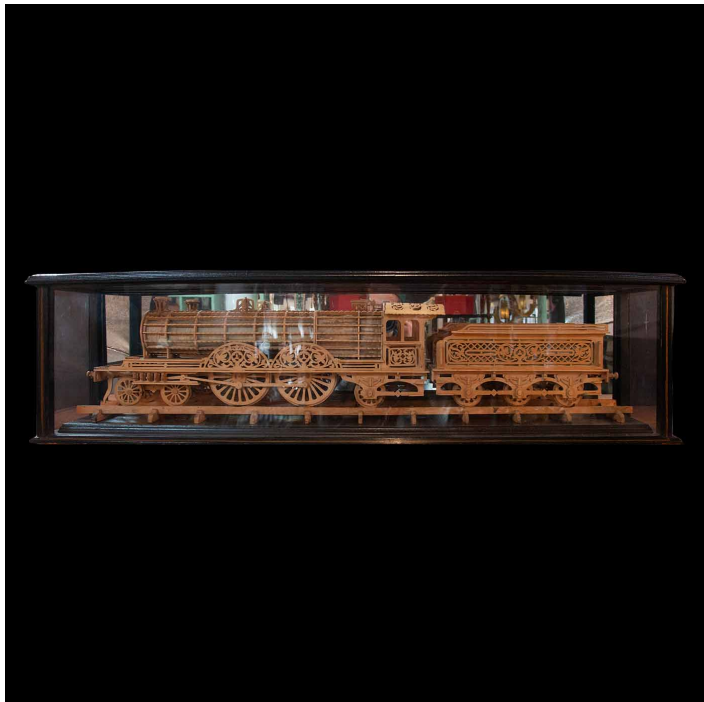

CREEL AND GOW

CARVED WOOD MODEL OF A LOCOMOTIVE IN BLACK LACQUERED AND GLASS CASE

SKU: N/A

Categories: [Decor](#), [Objet & Sculptures](#)

PRODUCT DESCRIPTION

Carved Wood Model of a Locomotive showcased in a glazed and painted wood case. This intricately crafted piece captures the essence of a locomotive with stunning attention to detail. The model measures an impressive 42 1/2 inches in length, making it a captivating centerpiece. Encased in a glazed and painted wood case, the model is protected while adding a touch of elegance to its presentation. Display this extraordinary work of art in your home or office to admire the craftsmanship and pay homage to the marvels of locomotive engineering.