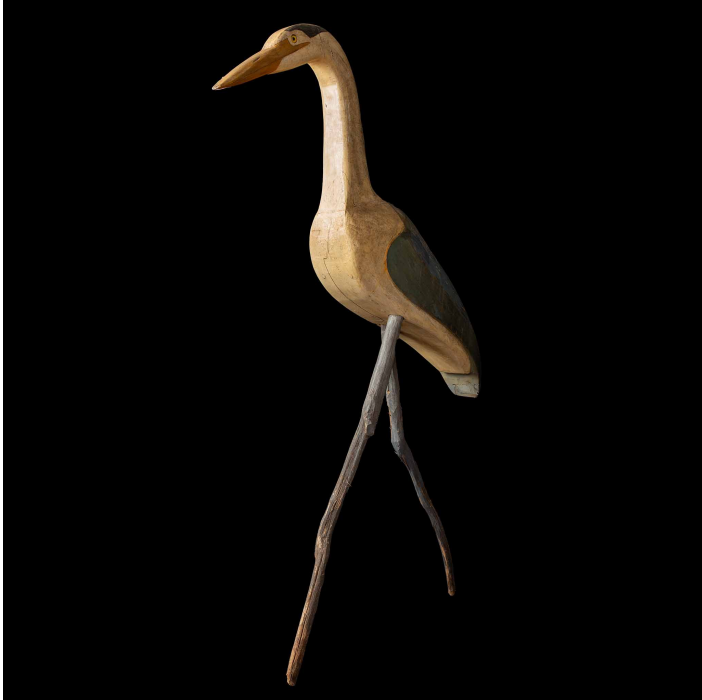

CREEL AND GOW

TALL PAINTED CARVED WOOD FOLK ART CRANE WITH DRIFT WOOD LEGS

SKU: N/A

Categories: [Home Accents](#), [Decor](#), [Objet & Sculptures](#)

PRODUCT DESCRIPTION

Measures: 35" x 8" x 56" H Tall Painted Carved Wood Folk Art Crane with Drift Wood Legs is an exquisite and captivating piece of artistic craftsmanship. Standing at an impressive height of 56 inches, this majestic crane emanates a sense of grace and elegance. The carvings on the wooden body showcase the skillful hands of the artist, with every stroke revealing a profound attention to detail. Its driftwood legs, weathered by the passage of time, add a touch of natural beauty and rustic charm to the composition. This sculpture is not just a mere decorative item but a symbol of nature's grandeur and the artist's ability to breathe life into wood, inviting viewers to appreciate the beauty and wonder of the natural world.