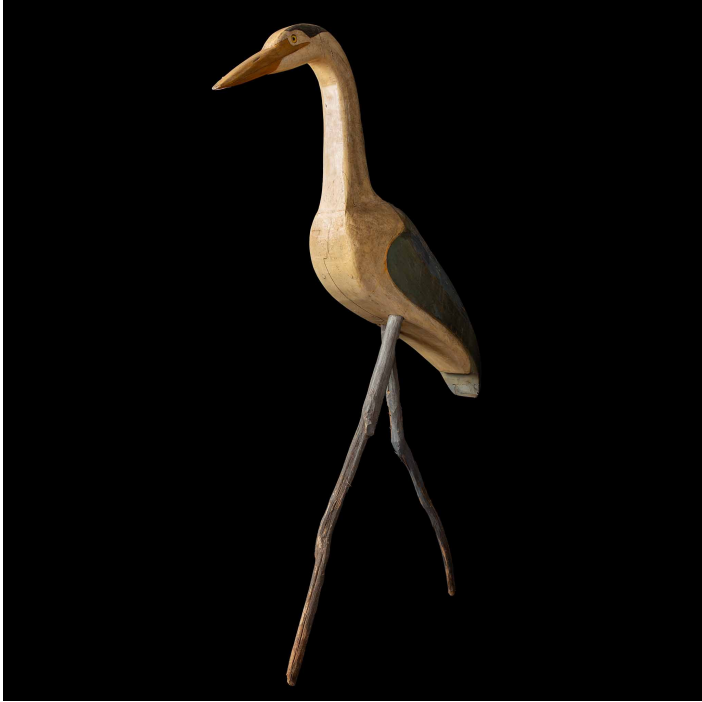

CREEL AND GOW

TALL PAINTED CARVED WOOD FOLK ART CRANE WITH DRIFT WOOD LEGS

\$650.00

SKU: N/A

Categories: [Home Accents](#), [Decor](#), [Objet & Sculptures](#)

PRODUCT DESCRIPTION

Measures: 35" x 8" x 56" H Tall Painted Carved Wood Folk Art Crane with Drift Wood Legs is an exquisite and captivating piece of artistic craftsmanship. Standing at an impressive height of 56 inches, this majestic crane emanates a sense of grace and elegance. The carvings on the wooden body showcase the skillful hands of the artist, with every stroke revealing a profound attention to detail. Its driftwood legs, weathered by the passage of time, add a touch of natural beauty and rustic charm to the composition. This sculpture is not just a mere decorative item but a symbol of nature's grandeur and the artist's ability to breathe life into wood, inviting viewers to appreciate the beauty and wonder of the natural world.