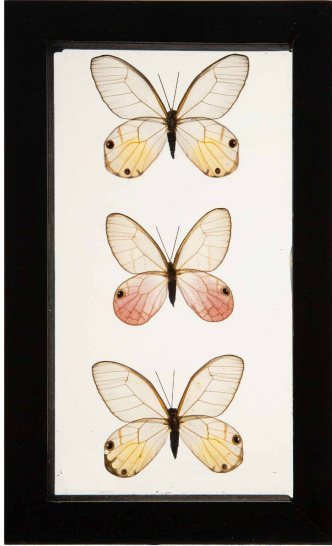

CREEL AND GOW

BUTTERFLIES IN DOUBLE-PANED GLASS AND EBONIZED FRAME, 7.75" H

SKU: d439_TB

Categories: [Butterflies & Bugs](#), [Nature](#), [Gift List](#)

PRODUCT DESCRIPTION

Butterflies in Double-Paned Glass and Ebonized Frame: Measures: 1" x 4.75" x 7.75"