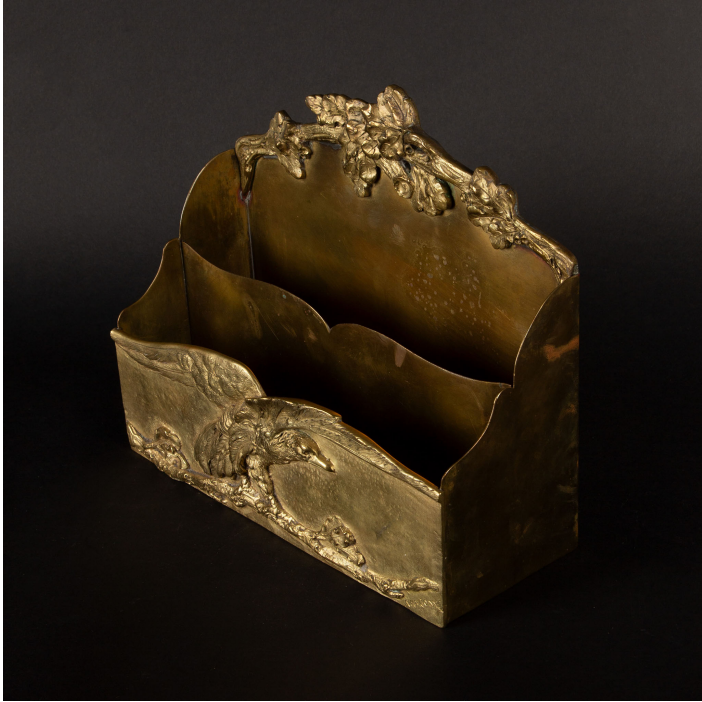

CREEL AND GOW

BRONZE EAGLE LETTERBOX SIGNED A MARIONNET

\$450.00

SKU: d096_BELB

Categories: [Home Accents](#), [Decor](#)

PRODUCT DESCRIPTION

Bronze Eagle Letterbox Signed A Marionnet Measures: 10" x 4" x 7.75"