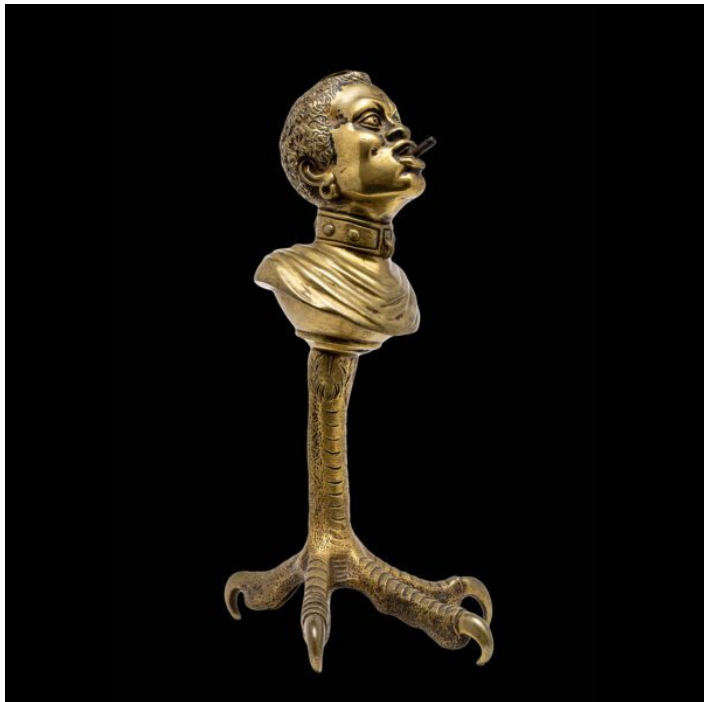

CREEL AND GOW

BRONZE CONTINENTAL CIGAR LIGHTER

SKU: d658-BON

Categories: [Decor](#), [Objet & Sculptures](#)

PRODUCT DESCRIPTION

Very unusual 19th century Continental bronze tobacco cigar lighter. The beautifully cast head, smoking a cigar, is mounted on a bird claw. There is a reservoir that can be filled with oil through a hinged portion at the top. A wick can come out of the cigar for lighting up. 19th century gilt claw footed cigar lighter W/ bust Measures: 5.5" x 5.5" x 9.5" Weighs: 3 lbs