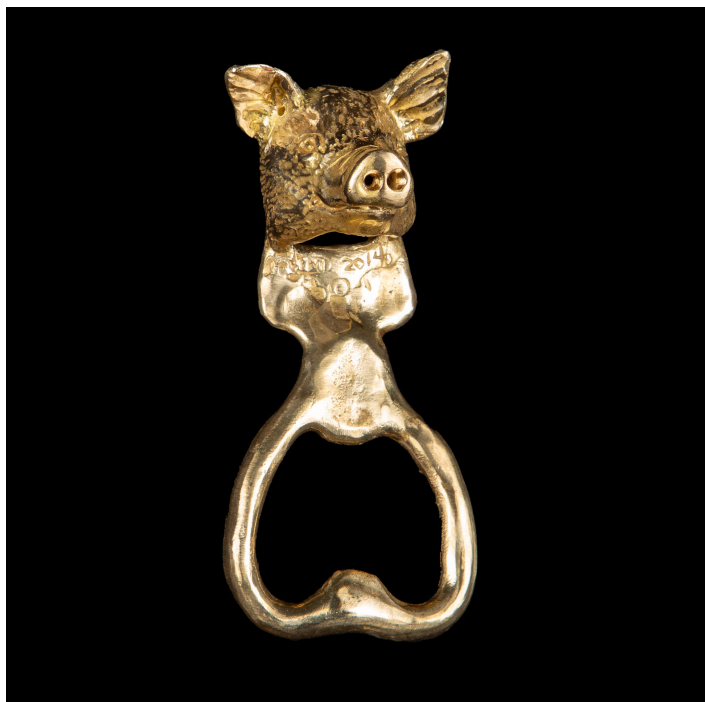

CREEL AND GOW

BRASS PIG BOTTLE OPENER

SKU: D092-BP-1

Categories: [Art de la table](#), [Tabletop](#), [Gift List](#)

PRODUCT DESCRIPTION

Brass Pig bottle opener, made with the lost wax process, 4" H This lost wax process brass bottle opener is a unique and elegant addition to any barware collection. Its intricate details and one-of-a-kind design make it a stunning piece of craftsmanship, perfect for those who appreciate timeless beauty. Measuring at 4" H, this bottle opener is both functional and visually appealing, making it a great gift for anyone who enjoys quality design and craftsmanship.