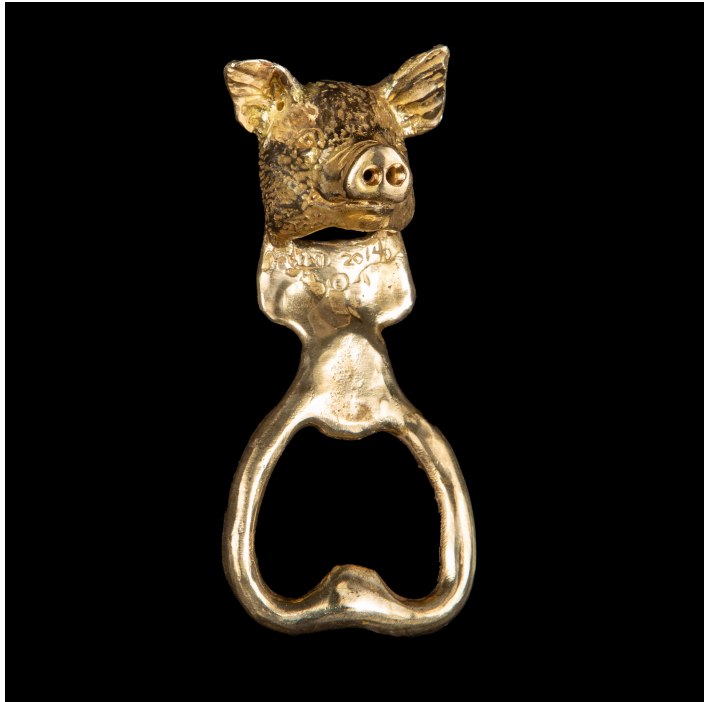

# CREEL AND GOW

## BRASS PIG BOTTLE OPENER

\$75.00

---

**SKU:** D092-BP-1

**Categories:** [Art de la table](#), [Tabletop](#), [Gift List](#)

## PRODUCT DESCRIPTION

Brass Pig bottle opener, made with the lost wax process, 4" H This lost wax process brass bottle opener is a unique and elegant addition to any barware collection. Its intricate details and one-of-a-kind design make it a stunning piece of craftsmanship, perfect for those who appreciate timeless beauty. Measuring at 4" H, this bottle opener is both functional and visually appealing, making it a great gift for anyone who enjoys quality design and craftsmanship.