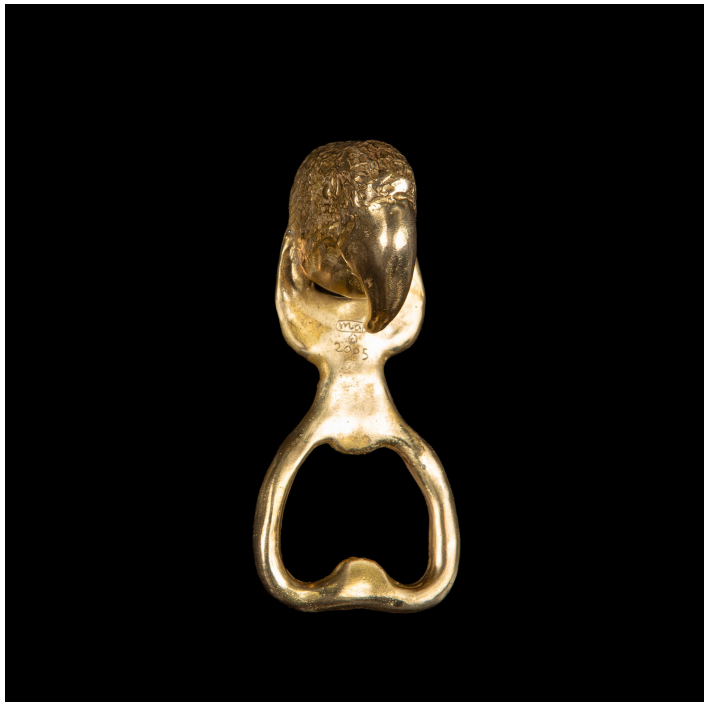

# CREEL AND GOW

## BRASS PARROT BOTTLE OPENER

---

**SKU:** D092-BB2-1-1

**Categories:** [Art de la table](#), [Tabletop](#), [Gift List](#)

## PRODUCT DESCRIPTION

Brass Parrot Bottle Opener made with the lost wax process, 4" H This lost wax process brass bottle opener is a unique and elegant addition to any barware collection. Its intricate details and one-of-a-kind design make it a stunning piece of craftsmanship, perfect for those who appreciate timeless beauty. Measuring at 4" H, this bottle opener is both functional and visually appealing, making it a great gift for anyone who enjoys quality design and craftsmanship.