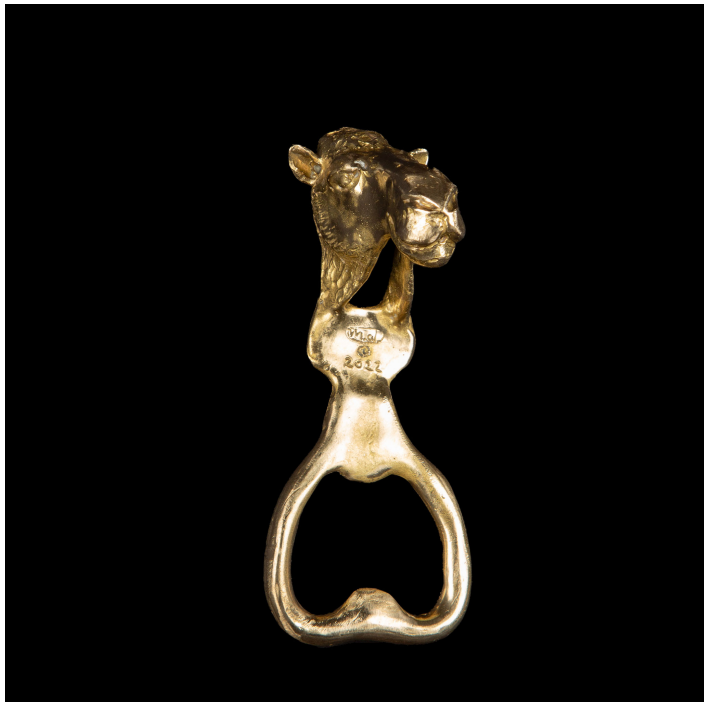

CREEL AND GOW

BRASS CAMEL BOTTLE OPENER

SKU: D092-CAM

Categories: [Art de la table](#), [Tabletop](#), [Gift List](#)

PRODUCT DESCRIPTION

Brass Camel Bottle Opener, made with the lost wax process, 4" H This lost wax process brass bottle opener is a unique and elegant addition to any barware collection. Its intricate details and one-of-a-kind design make it a stunning piece of craftsmanship, perfect for those who appreciate timeless beauty. Measuring at 4" H, this bottle opener is both functional and visually appealing, making it a great gift for anyone who enjoys quality design and craftsmanship.