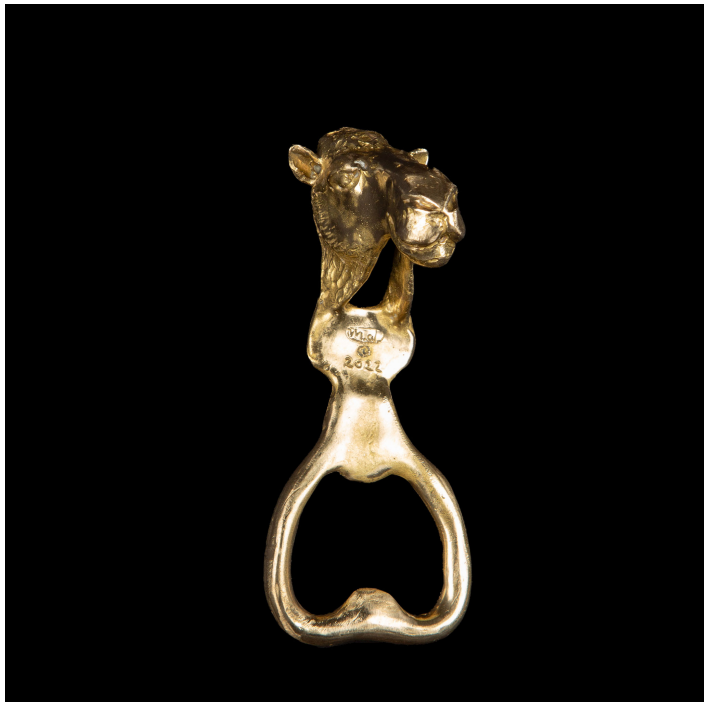

CREEL AND GOW

BRASS CAMEL BOTTLE OPENER

\$75.00

SKU: D092-CAM

Categories: [Art de la table](#), [Tabletop](#), [Gift List](#)

PRODUCT DESCRIPTION

Brass Camel Bottle Opener, made with the lost wax process, 4" H This lost wax process brass bottle opener is a unique and elegant addition to any barware collection. Its intricate details and one-of-a-kind design make it a stunning piece of craftsmanship, perfect for those who appreciate timeless beauty. Measuring at 4" H, this bottle opener is both functional and visually appealing, making it a great gift for anyone who enjoys quality design and craftsmanship.