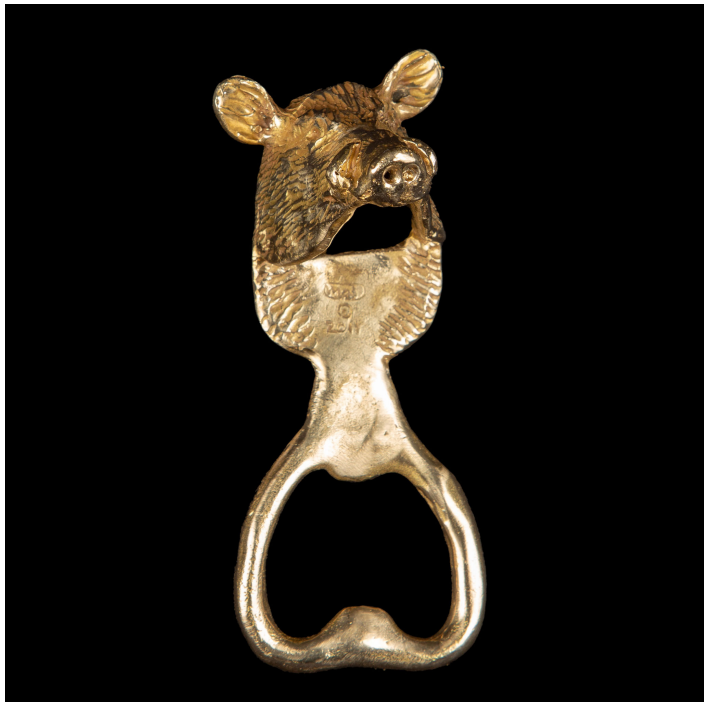

CREEL AND GOW

BRASS BOAR BOTTLE OPENER

SKU: D092-bh

Categories: [Art de la table](#), [Tabletop](#), [Gift List](#)

PRODUCT DESCRIPTION

Brass boar head bottle opener, made with the lost wax process, 4" H This lost wax process brass bottle opener is a unique and elegant addition to any barware collection. Its intricate details and one-of-a-kind design make it a stunning piece of craftsmanship, perfect for those who appreciate timeless beauty. Measuring at 4" H, this bottle opener is both functional and visually appealing, making it a great gift for anyone who enjoys quality design and craftsmanship.